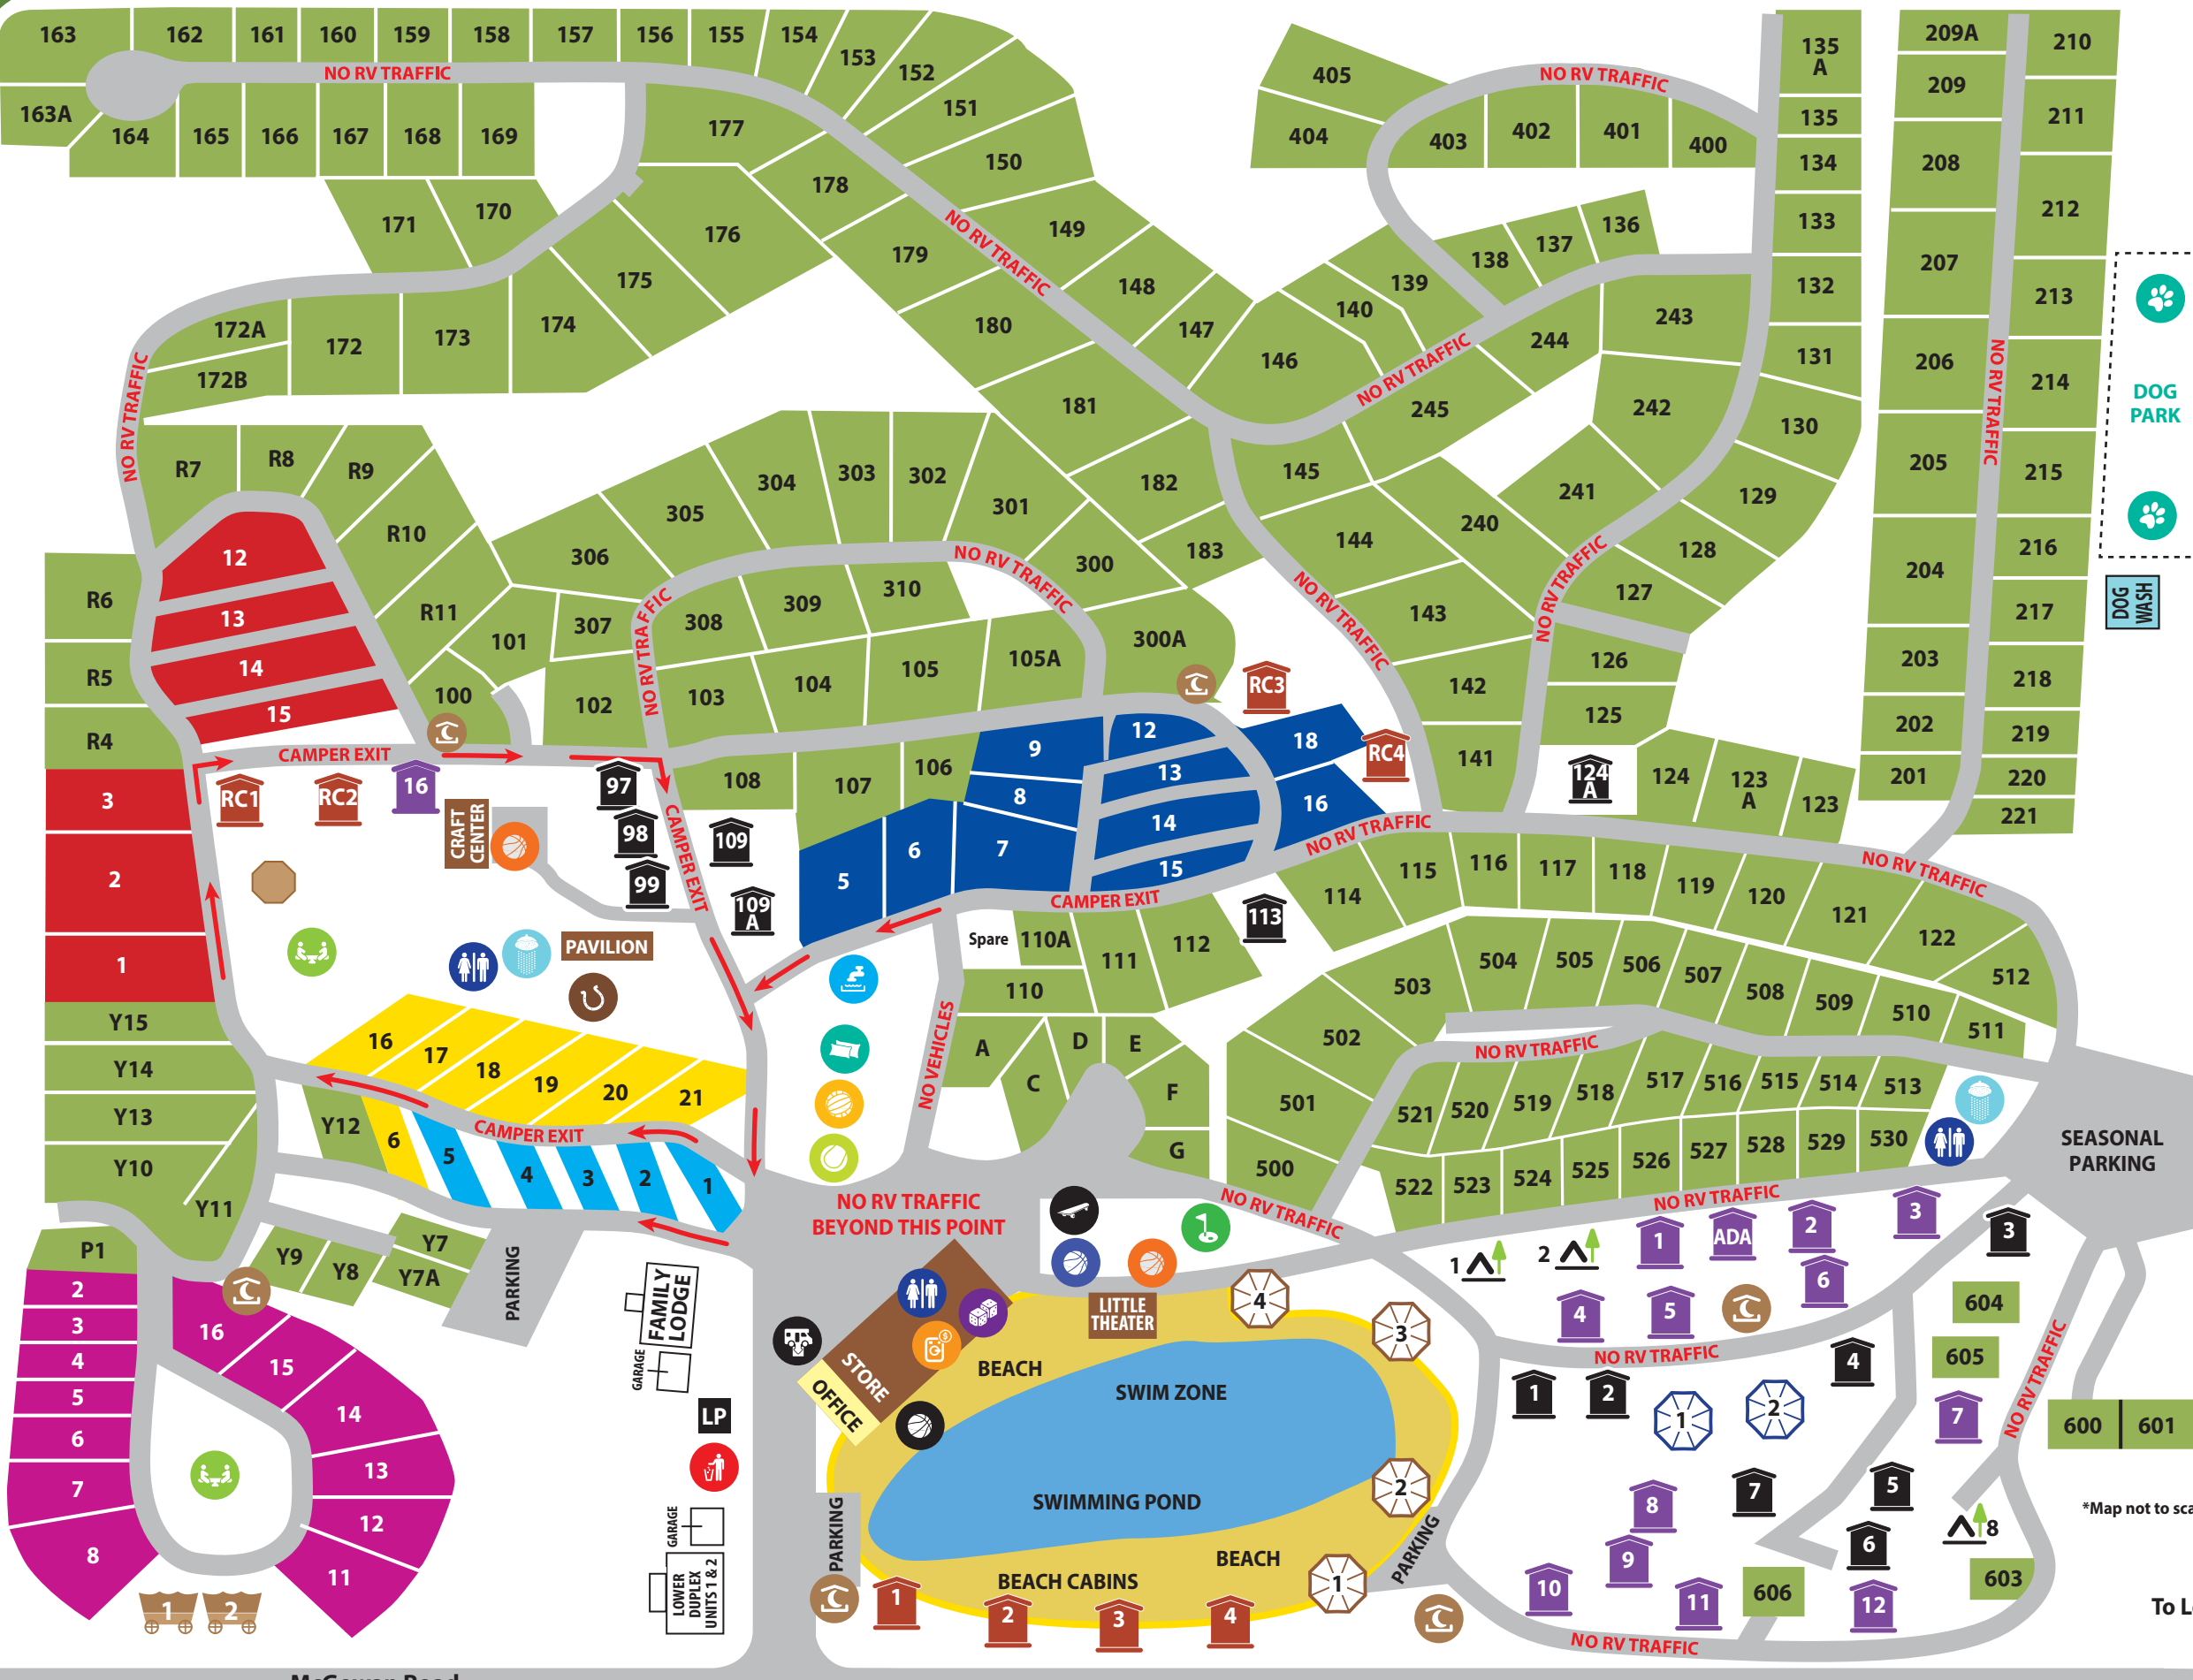

W9935 McGowan Rd. | Lodi, WI 53555

**608-635-4806**

[www.smokeyhollowcampground.com](http://www.smokeyhollowcampground.com)

KEY

- |                   |             |
|-------------------|-------------|
| SEASONAL          | BATH HOUSE  |
| VIP OVERNIGHT     | MINI GOLF   |
| OVERNIGHT         | PILLOW JUMP |
| OVERNIGHT         | PLAYGROUND  |
| OVERNIGHT         | PORTA POTTY |
| OVERNIGHT         | GAME ROOM   |
| CABIN             | SKATE PARK  |
| CONESTOGA WAGON   | HORSE SHOES |
| DELUXE CABIN      | BASKETBALL  |
| GAZEBO'S (RENTAL) | SPACE BALL  |
| PARK MODEL        | BAG BOARDS  |
| TYPICAL TENT E/W  | DOG PARK    |
| YURT              | VOLLEYBALL  |
| DUMP STATION      | WATER WARS  |
| GARBAGE           | DUNK TANK   |
| LAUNDRY           | RESTROOMS   |
| GAGA PIT          |             |

\*Map not to scale

To Lodi

McGowan Road